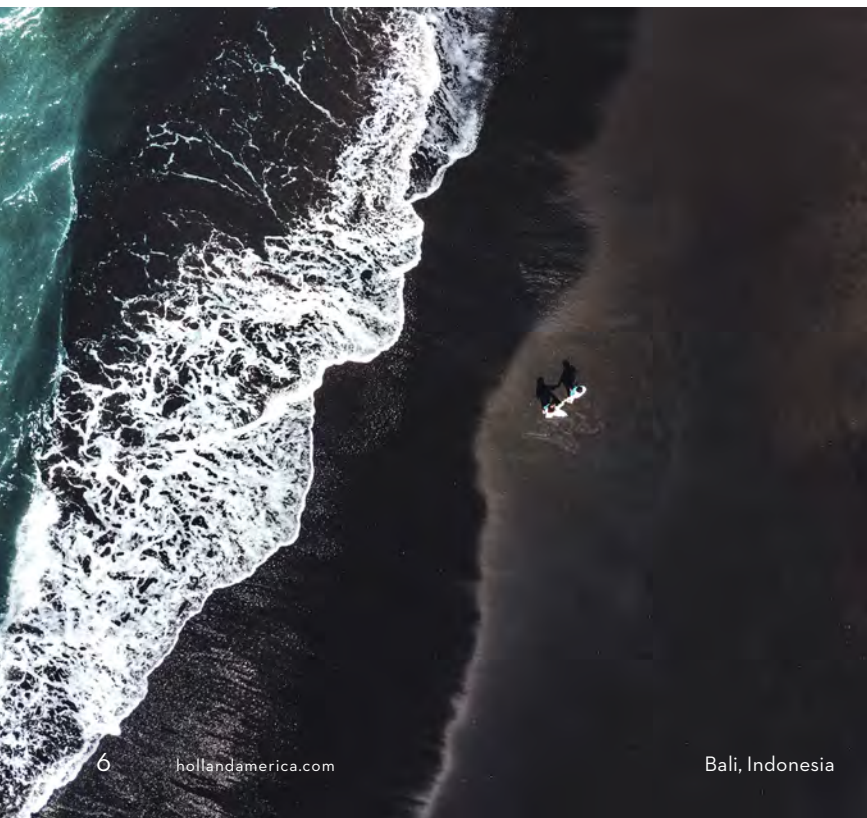

2022-2023 ASIA

Across Asia, past and present collide head-on. Where else can you experience the stoic silence of a Shinto shrine and streak past the countryside on board a bullet train? Or marvel at ornately adorned limestone caves and gaze up at skyscrapers of steel and glass? It's a contrast that is at once incomprehensible and impossible to resist. And no one offers a better view of it all than Holland America Line.

VISIT SIX COUNTRIES IN TWO WEEKS on select itineraries, with stops in China, the Philippines, Malaysia, Vietnam, Thailand and Singapore.

IMMERSE YOURSELF IN INDONESIA'S WONDERS, from the black-sand beaches of Bali to the massive "dragons" of Komodo Island on our 14-day Indonesian Discovery voyage.

CHOOSE FROM FIVE JAPAN ITINERARIES to discover kinetic city streets, hushed temples and revered ramen spots.

EXTENDED STAYS in Shanghai, Laem Chabang (Bangkok), Singapore, Osaka and more allow extra time to explore. Marvel at Shanghai's surreal skyline on an evening walk along the Huangpu River or see Thailand's wondrous Ayutthaya, the ancient capital of Siam and a UNESCO World Heritage Site.

Ayutthaya, Thailand