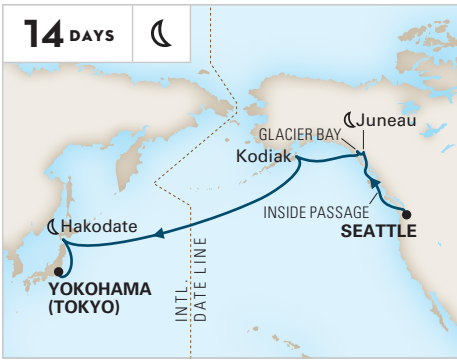

## 2022-2023 ASIA CRUISES

SHIP	CRUISE	DAYS	CRUISE FROM	CRUISE TO	DEPARTURES
Westerdam	North Pacific Crossing	14	Seattle	Yokohama (Tokyo)	2022: Sep 25
Westerdam	Japan & Russia	14	Yokohama (Tokyo)	Yokohama (Tokyo)	2022: Oct 10 2023: Apr 10
Westerdam	Japan, Taiwan & The Philippines	14	Yokohama (Tokyo)	Hong Kong	2022: Oct 24 2023: Feb 13
Westerdam	The Philippines, Malaysia & Thailand	14	Hong Kong	Singapore	2022: Nov 7 2023: Jan 2
Westerdam	Indonesian Discovery	14	Singapore	Singapore	2022: Dec 5
Westerdam	Far East Discovery	14	Singapore	Hong Kong	2022: Dec 19★ 2023: Jan 16
Westerdam	China & Japan	14	Hong Kong	Yokohama (Tokyo)	2023: Jan 30; Feb 27
Westerdam	Japan Explorer	14	Yokohama (Tokyo)	Yokohama (Tokyo)	2023: Mar 13
Westerdam	Southern Japan	14	Yokohama (Tokyo)	Yokohama (Tokyo)	2023: Mar 27
Westerdam	North Pacific Crossing	14	Yokohama (Tokyo)	Seattle	2023: Apr 24

★ Celebrate the holidays on these sailings.

 These Collectors' Voyages combine two back-to-back itineraries to give you a more in-depth experience for an incredible value.

**NORTH PACIFIC CROSSING**

SEATTLE TO YOKOHAMA (TOKYO)