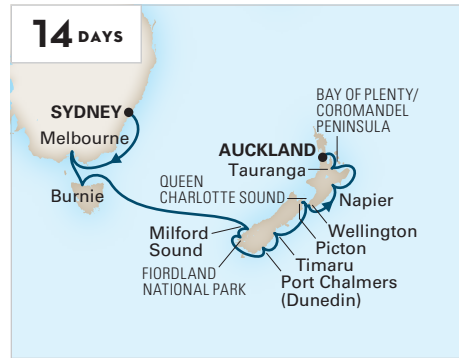

For the most up-to-date details and fares see [hollandamerica.com](http://hollandamerica.com).

Burnie, Tasmania, Australia

New Zealand

**AUSTRALIA & NEW ZEALAND**

**AUCKLAND TO SYDNEY**

Noordam  
 2023: Jan 27

**AUSTRALIA & NEW ZEALAND**

**SYDNEY TO AUCKLAND**

Noordam  
 2023: Feb 11

Note: Milford Sound is a service call exclusively for shore excursions. Guests are not able to disembark for general shore leave.

**HAWAII, TAHITI & MARQUESAS**

**ROUNDTRIP SAN DIEGO**

Zuiderdam  
 2023: Feb 18

**AUSTRALIA & NEW ZEALAND**

**AUCKLAND TO SYDNEY**

Noordam  
 2023: Feb 25; Mar 25

**AUSTRALIA & NEW ZEALAND**

**SYDNEY TO AUCKLAND**

Melbourne, Australia

Waiotapu, New Zealand

Australia