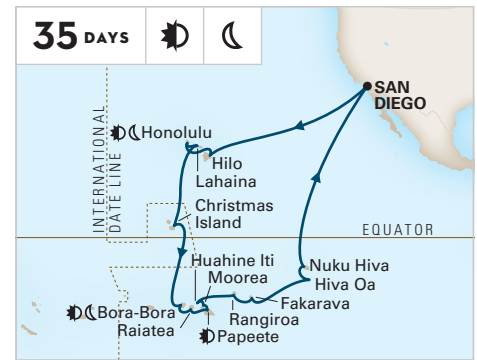

For the most up-to-date details and fares see [hollandamerica.com](http://hollandamerica.com).

Burnie, Tasmania, Australia

New Zealand

**AUSTRALIA & NEW ZEALAND**

**AUCKLAND TO SYDNEY**

Noordam  
 2023: Jan 27

**AUSTRALIA & NEW ZEALAND**

**SYDNEY TO AUCKLAND**

Noordam  
 2023: Feb 11

Note: Milford Sound is a service call exclusively for shore excursions. Guests are not able to disembark for general shore leave.

**HAWAII, TAHITI & MARQUESAS**

**ROUNDTRIP SAN DIEGO**

Zuiderdam  
 2023: Feb 18

**AUSTRALIA & NEW ZEALAND**

**AUCKLAND TO SYDNEY**

Noordam  
 2023: Feb 25; Mar 25

**AUSTRALIA & NEW ZEALAND**

**SYDNEY TO AUCKLAND**

Melbourne, Australia

Waiotapu, New Zealand

Australia