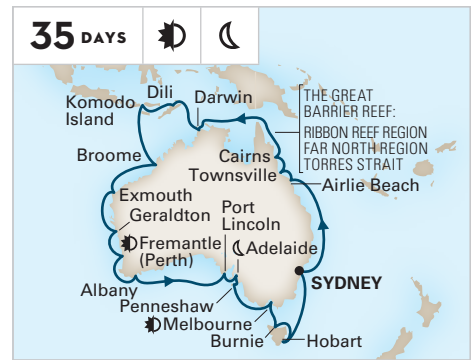

Japan

Vladivostok, Russia

Semarang, Java, Indonesia

*Zuiderdam*

**2022:** Sep 28 50-Day Vancouver to San Diego  
Oct 3 45-Day Roundtrip San Diego

**SOUTH PACIFIC CROSSING**

**SAN DIEGO TO SYDNEY**

*Noordam*

**2022:** Oct 8

Note: This sailing is 35 calendar days in length.

**AUSTRALIA CIRCUMNAVIGATION**

**ROUNDRIP SYDNEY**

*Noordam*

**2022:** Nov 12

**NEW ZEALAND DISCOVERY  
HOLIDAY**

**ROUNDRIP SYDNEY**

*Noordam*

**2022:** Dec 17\*

Melbourne, Australia

Waiotapu, New Zealand

Australia